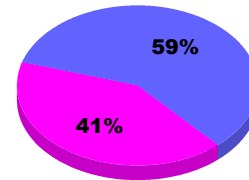

YTD Status Quo Clubs 2012-2013

Status Quo Clubs Compared to Status Quo Members

Legend: Status Quo Clubs (Cyan), Total Status Quo Members (Green)

MEMBERSHIP

Membership Results
2012-2013

Membership
2011-2012

Month	Net Memb Goal	Actual New Memb	Actual Dropped Memb	Gain/Loss of Memb	Gain/Loss of Memb
Jul/Aug/Sep		17	-43	-26	1
Totals		17	-43	-26	1

Membership Results 2012-2013

Goal, New, Dropped, Gain/Loss

Legend: Goal (Cyan), Actual (Green), Dropped (Yellow), Gain Loss (Magenta)

Comparison of Membership Gain/Loss

Current Year Compared to the Previous Year

Legend: Current Year (Cyan), Previous Year (Green)

Gender Comparison 2012-2013

Jul/Aug/Sep

Legend: Male (Blue), Female (Magenta)